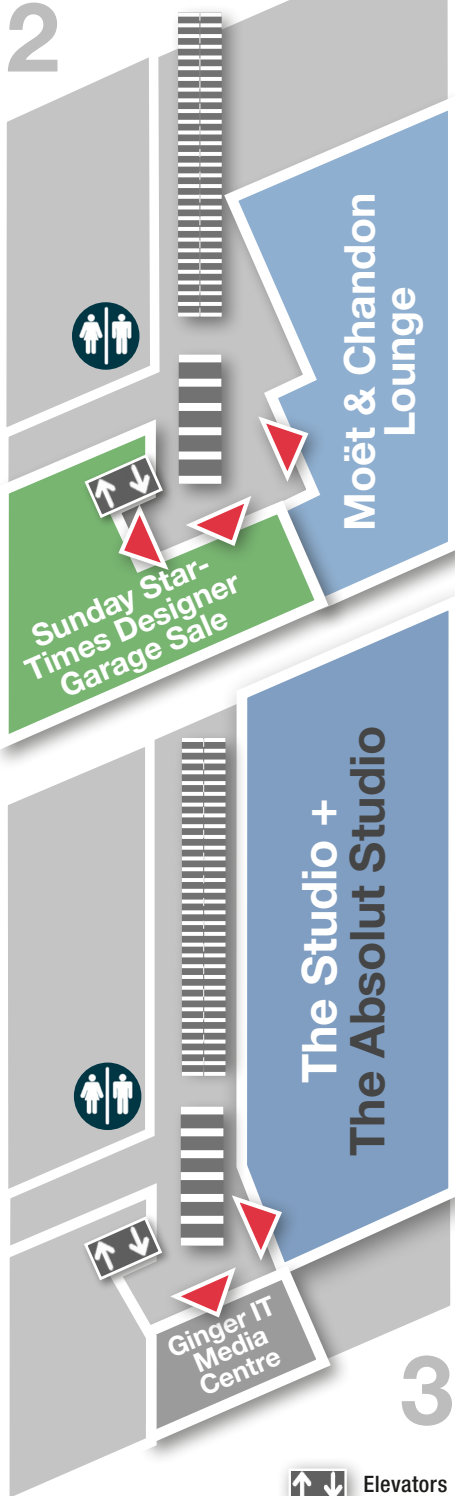

WEEKEND VENUE MAP

UPPER LEVELS

Seminars / Designer Garage Sale
Live Music / Media Centre

GROUND LEVEL

Runway Shows / Designer Garage Sale
Sale / Bars & Entertainment

 Alert Taxis / Audi VIP Drivers

 QVS Lash Bar

 Magic Tan & Beauty Nail Bar

 Sunday Star-Times Designer Garage Sale

 Elevators

 Stairs

 Escalators

 Toilets

 St John First Aid

 Entry/Exit Point