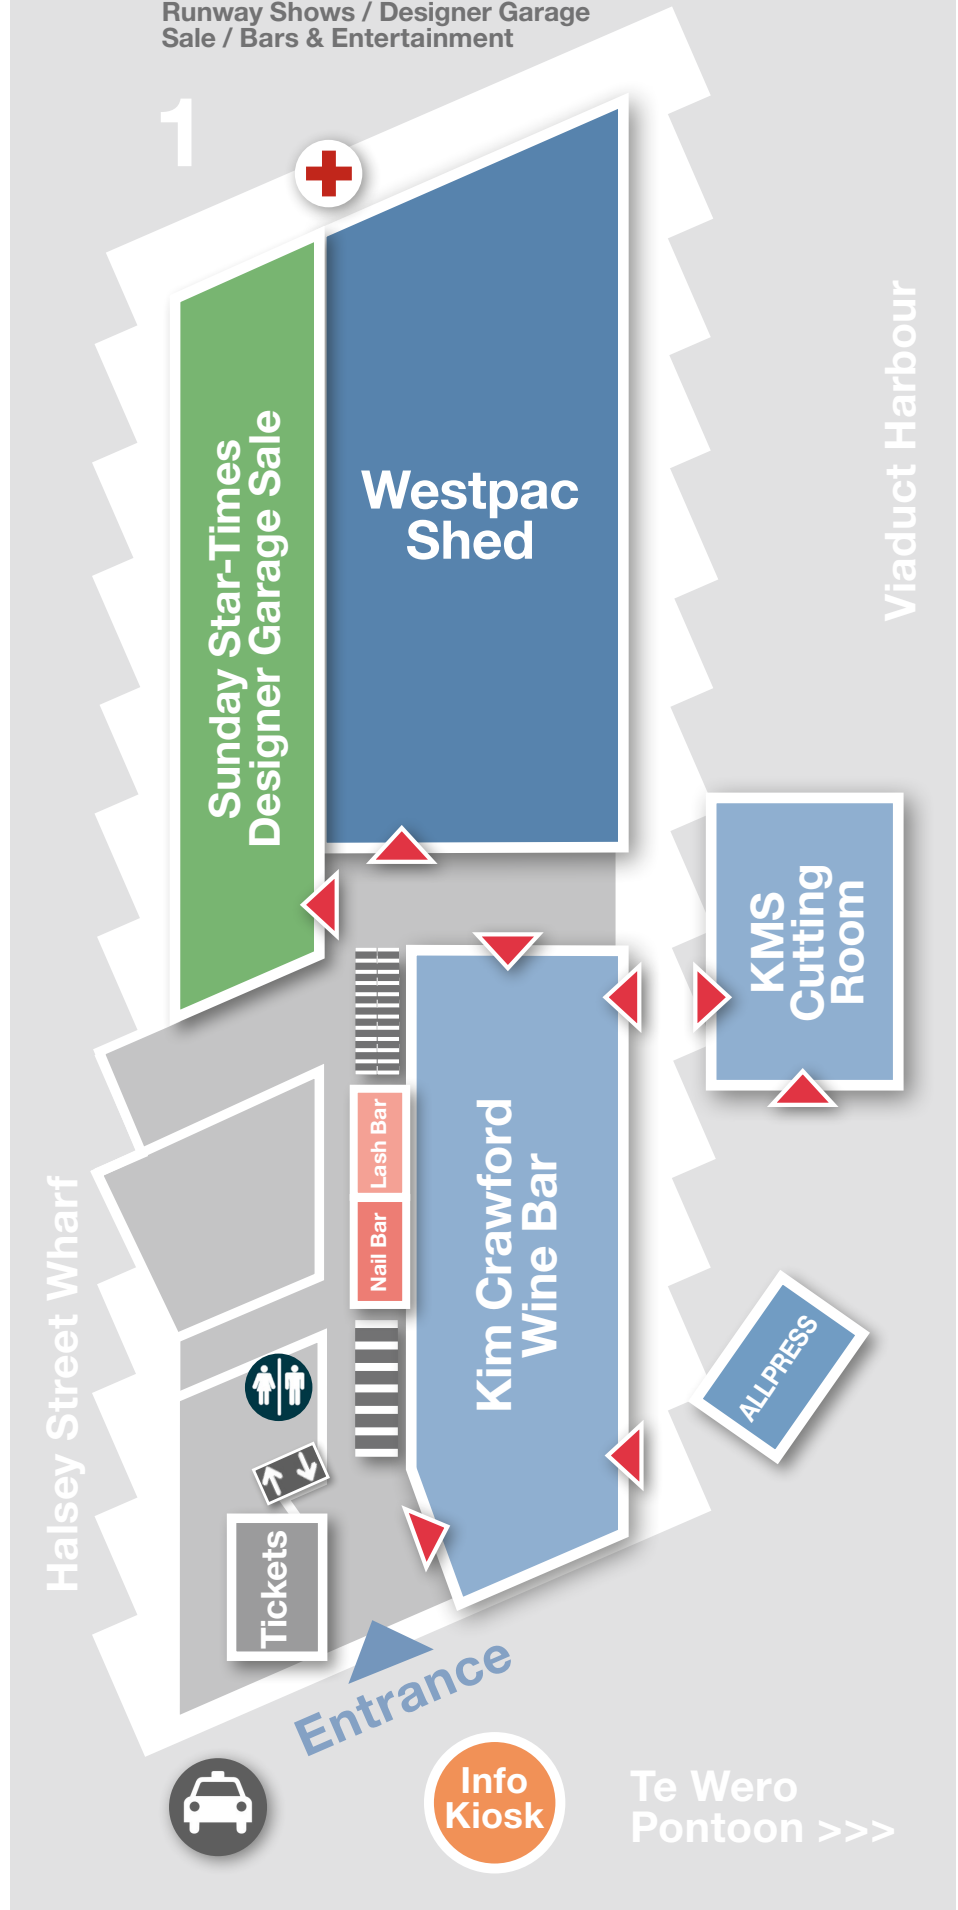

WEEKEND VENUE MAP

UPPER LEVELS

Seminars / Designer Garage Sale
Live Music / Media Centre

GROUND LEVEL

Runway Shows / Designer Garage Sale
Sale / Bars & Entertainment

 Alert Taxis / Audi VIP Drivers

 QVS Lash Bar

 Magic Tan & Beauty Nail Bar

 Sunday Star-Times Designer Garage Sale

 Elevators

 Stairs

 Escalators

 Toilets

 St John First Aid

 Entry/Exit Point